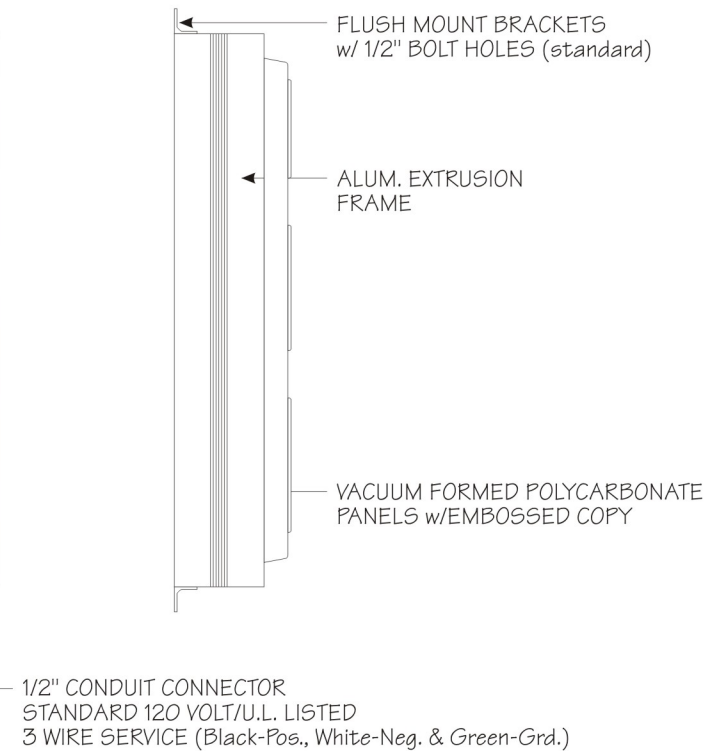

(Standard Double Face, Center Pole Mount w/Optional Matching Plate)

Front View

Side View

Frame Cross Section View

Single Faced - Flush Wall Mount (standard) or Hidden Wall Mount (optional)

Front View

Side View

Frame Cross Section View

(Standard Double Face, Goal Post-Top & Bottom Mount)

Front View

Side View

Frame Cross Section View