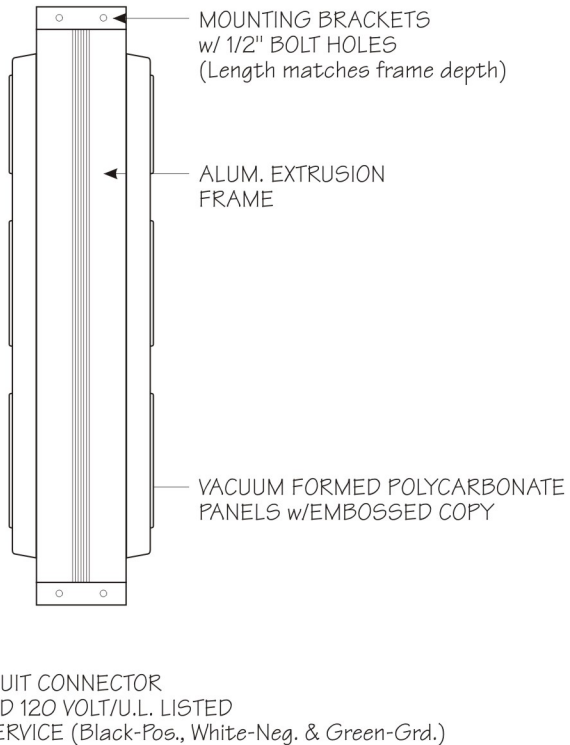

(Standard Double Face, Center Pole Mount w/Optional Matching Plate)

Front View

Side View

Frame Cross Section View

Single Faced - Flush Wall Mount (standard) or Hidden Wall Mount (optional)

Front View

Side View

Frame Cross Section View

(Standard Double Face, Goal Post-Top & Bottom Mount)

Front View

Side View

Frame Cross Section View