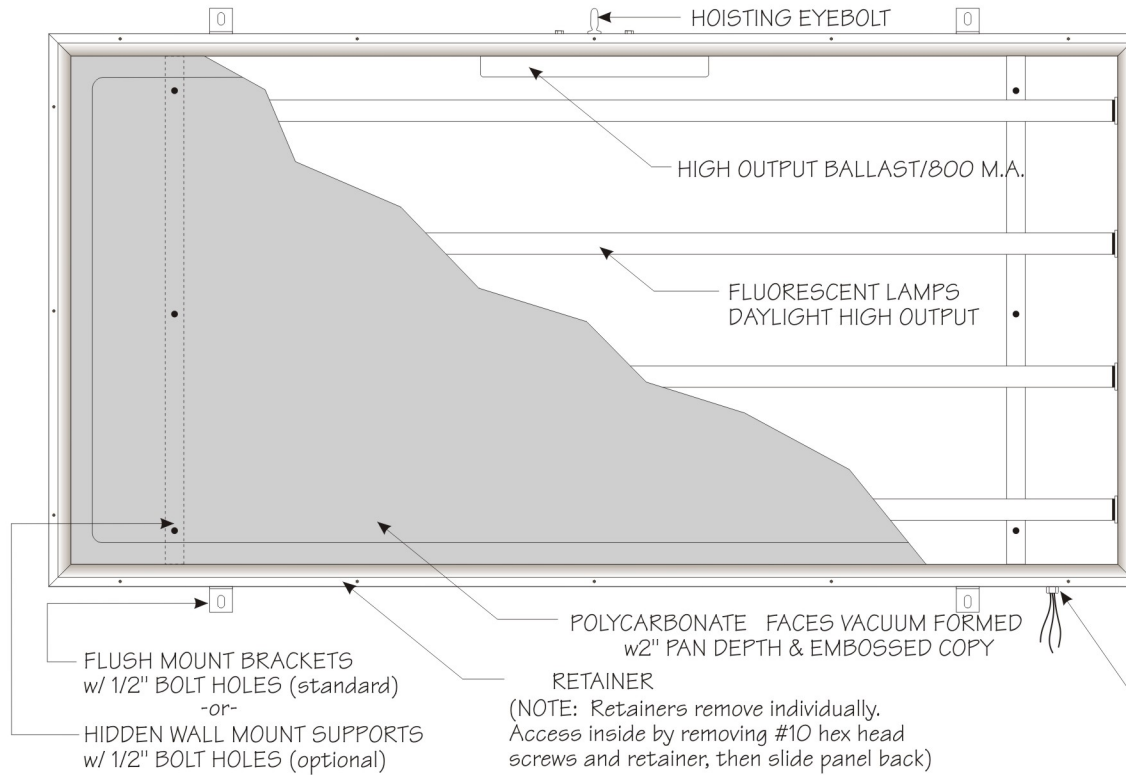

(Standard Double Face, Center Pole Mount w/Optional Matching Plate)

Front View

Side View

Frame Cross Section View

Single Faced - Flush Wall Mount (standard) or Hidden Wall Mount (optional)

Front View

Side View

Frame Cross Section View

(Standard Double Face, Goal Post-Top & Bottom Mount)

Front View

Side View

Frame Cross Section View