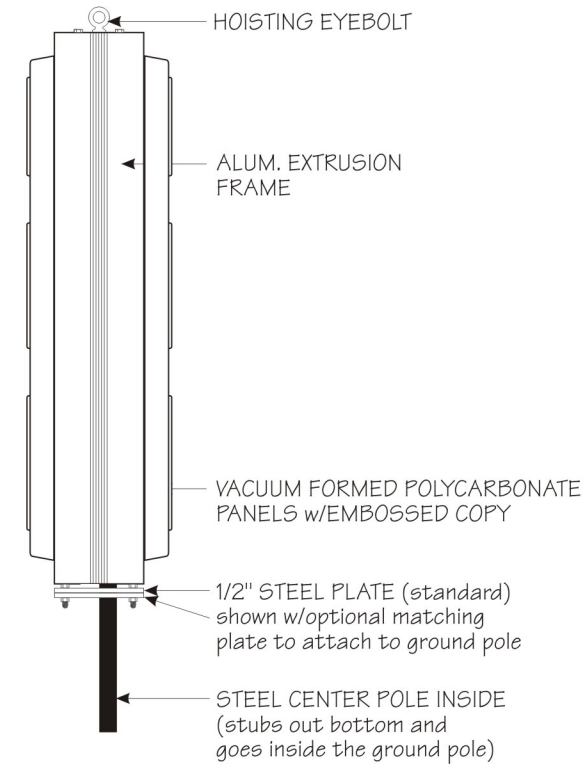

(Standard Double Face, Center Pole Mount w/Optional Matching Plate)

Front View

Side View

Frame Cross Section View

Single Faced - Flush Wall Mount (standard) or Hidden Wall Mount (optional)

Front View

Side View

Frame Cross Section View

(Standard Double Face, Goal Post-Top & Bottom Mount)

Front View

Side View

Frame Cross Section View