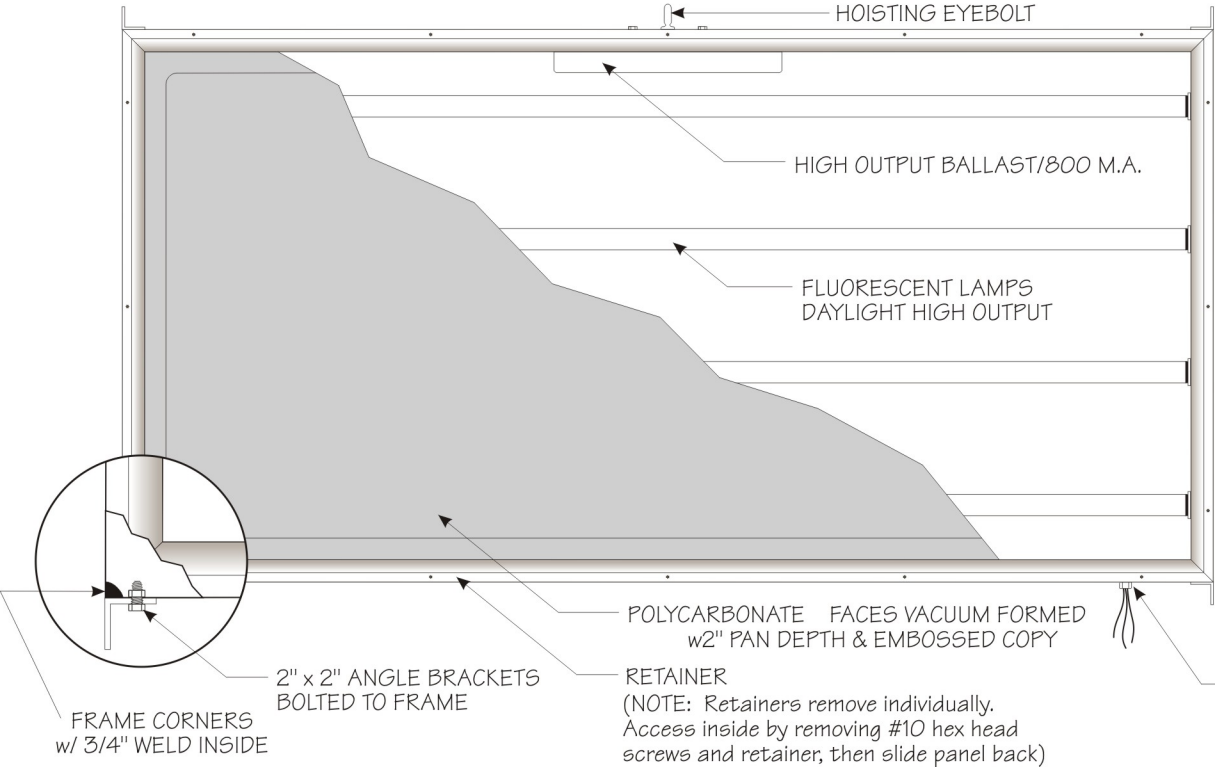

(Standard Double Face, Center Pole Mount w/Optional Matching Plate)

Front View

Side View

Frame Cross Section View

Single Faced - Flush Wall Mount (standard) or Hidden Wall Mount (optional)

Front View

Side View

Frame Cross Section View

(Standard Double Face, Goal Post-Top & Bottom Mount)

Front View

Side View

Frame Cross Section View