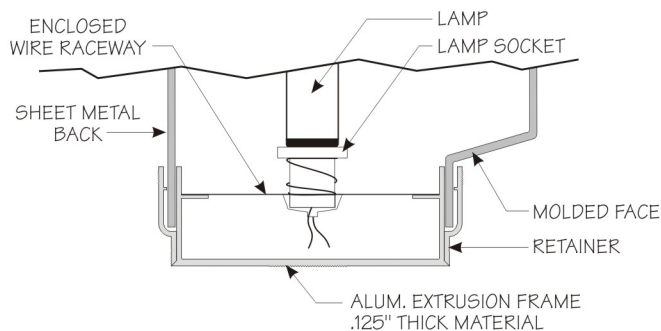

(Standard Double Face, Center Pole Mount w/Optional Matching Plate)

Front View

Side View

Frame Cross Section View

Single Faced - Flush Wall Mount (standard) or Hidden Wall Mount (optional)

Front View

Side View

Frame Cross Section View

(Standard Double Face, Goal Post-Top & Bottom Mount)

Front View

Side View

Frame Cross Section View