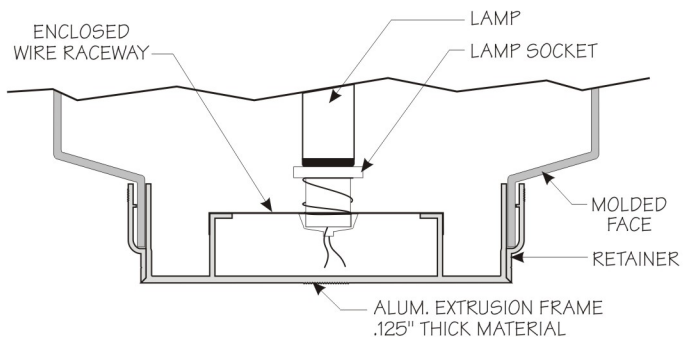

(Standard Double Face, Center Pole Mount w/Optional Matching Plate)

Front View

Side View

Frame Cross Section View

Single Faced - Flush Wall Mount (standard) or Hidden Wall Mount (optional)

Front View

Side View

Frame Cross Section View

(Standard Double Face, Goal Post-Top & Bottom Mount)

Front View

Side View

Frame Cross Section View