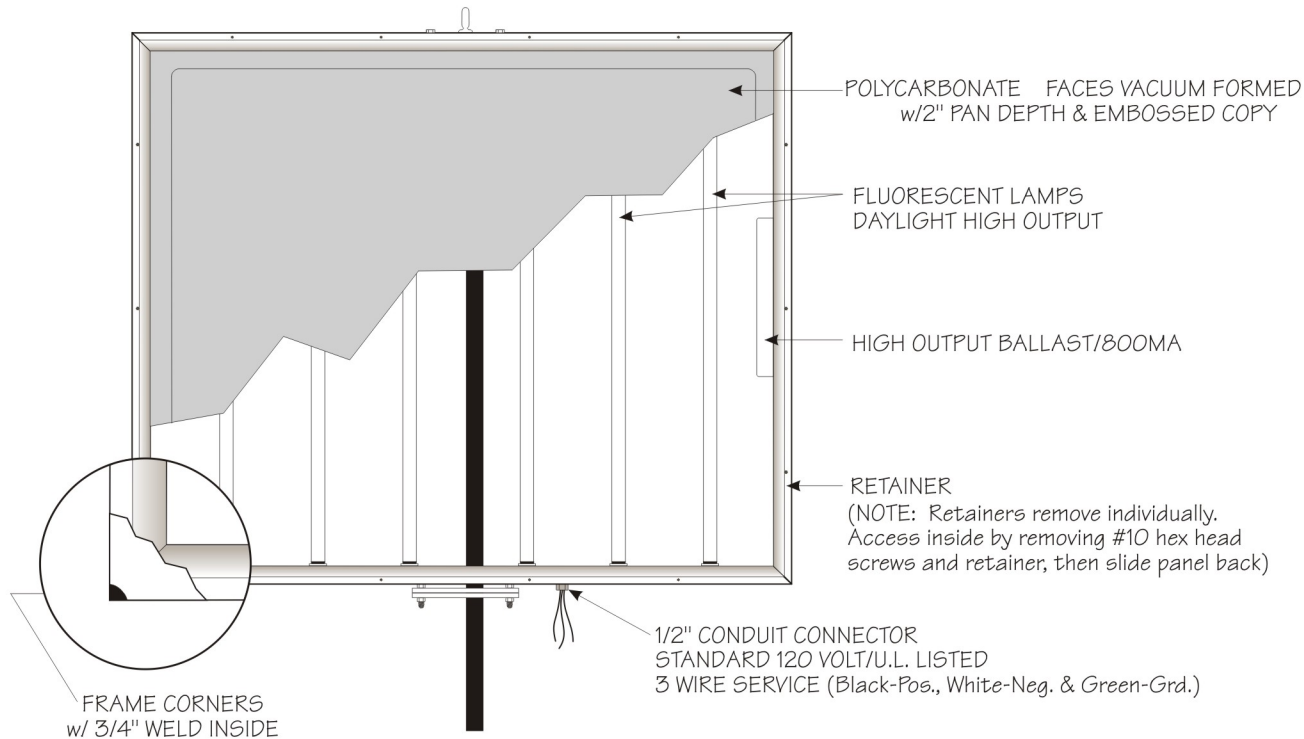

(Standard Double Face, Center Pole Mount w/Optional Matching Plate)

Front View

Side View

Frame Cross Section View

Single Faced - Flush Wall Mount (standard) or Hidden Wall Mount (optional)

Front View

Side View

Frame Cross Section View

(Standard Double Face, Goal Post-Top & Bottom Mount)

Front View

Side View

Frame Cross Section View